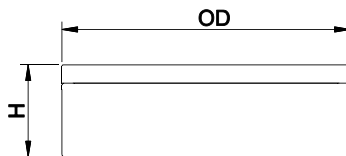

LED Type

Model	Input Voltage	Input Voltage	LED CT/CRI	Lumen (Typ)	Dimension (OD X H)	Energy Star
2-0245D-B-xxxxK	120V	17W	3000K / >80	1600	11.0" x 3.7"	Yes
2-0246D-B-xxxxK	120V ~ 277V	24W	3000K / >80	2560	14.0" x 3.9"	Yes
2-0247D-B-xxxxK	120V ~ 277V	35W	3000K / >80	3280	18.9" x 3.9"	---