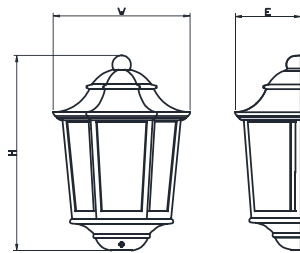

Lamp

GU24 Type: CFL Bulb Color Temperature Option 2700K, 4000K

Certification

UL/cUL Listed

Warranty

5 Years Warranty on LED Driver and Module

GU24 Type

Model	Input Voltage	Input Wattage	Finish	Shade	Lamp	Dimension (H x W X E)	Energy Star
3-4091PG-05	120V	18W	Black	PC	1 x 18W GU24	14.1" x 10.1" x 4.8"	---

Order Code: -PC Photo Cell