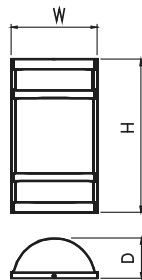

ETL/cETL Listed, Suitable for Wet Locations

Warranty

5 Years Limited Warranty on Driver and LED

LED Type

Model	Input Voltage	Input Wattage	LED CT	Lumen (TYP)	Finish	Dimension (W x H X D)	Energy Star
3-4310D-B-xxxxK	120V ~ 277V	15W	3000K or 4000K	1050	Black	8.3" x 14.6" x 3.9"	---