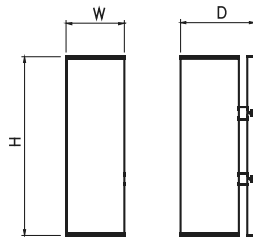

Optical

Shade: Clear Glass

Electrical

120V – 277V
High Power Factor, Low THD

Lamp

Integrate LED Module: Color Temperature Option 3000K, 4000K
LED: High Efficiency, High CRI, Binned and Mixed to Reach Uniform Light

Certification

ETL/cETL Listed, Suitable for Wet Locations

Warranty

5 Years Limited Warranty on Driver and LED

LED Type

Model	Input Voltage	Input Wattage	LED CT	Lumen (TYP)	Finish	Dimension (H x W X D)	Energy Star
3-5046D-xxxxK-05	120V ~ 277V	34W	3000K or 4000K	3200	Black	18.0" x 6.0" x 7.5"	---