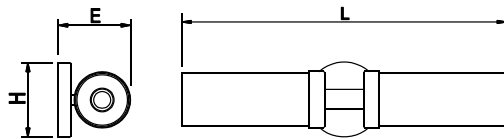

4479-A

Mini Pendant

Features

Housing

Cold-rolled Steel
 Finish Option: -62 Satin Nickel -30 Oil Rubbed Bronze

Optical

Shade: Clear Glass

Electrical

120V

Lamp

E26 Filament Type LED Bulb: 8W, Energy Star Listed, Dimmable, Omni Direction Type, Color Temperature 2700K

Certification

UL/cUL Listed

CFL Type

Model	Input Voltage	Finish	Shade	Dimension (L x E x H)	Lamp	Energy Star
4479-A-62	120V	Satin Nickel	Clear Glass	20.0" x 4.7" x 4.5"	E26 Filament Type LED Bulb, 8W, 2700K	---
4479-A-30	120V	ORB	Clear Glass	20.0" x 4.7" x 4.5"	E26 Filament Type LED Bulb, 8W, 2700K	---