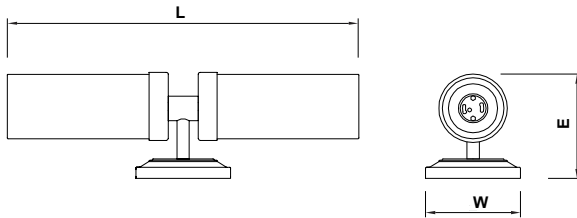

4479

Vanity

Features

Housing

Die-formed Cold-rolled Steel
 Finish Option: -62 Satin Nickel, -70 Chrome, -30 Oil Rubbed Bronze

Optical

Opal Glass Shade

Lamp

CFL Type

Model	Input Voltage	Input Wattage	Finish	Shade	Lamp	Dimension (L X W X E)	Energy star
4479-223-62	120V	46W or 18W	Satin Nickel	Opal Glass	2 x 23W E26 CFL or 2 x 9W E26 LED Bulb	20.0" x 4.7" x 4.5"	---