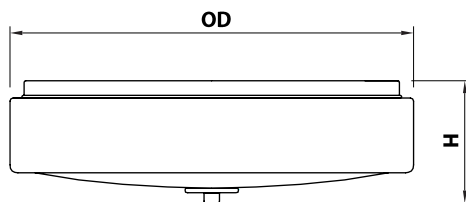

LED Type

Model	Input Voltage	Input Voltage	LED CT/ CRI	Lumen (Typ)	Dimension (OD X H)	Finish	Energy Star
C091D-3000K	120V ~ 277V	28W	3000K / 80	2700	16.0" x 4.6"	Acrylic, Opal	---
C091D-4000K	120V ~ 277V	28W	4000K / 80	2830	16.0" x 4.6"	Acrylic, Opal	---