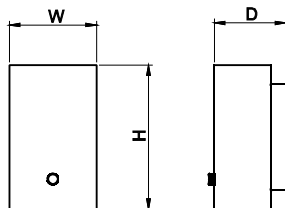

120V

Lamp

GU24 CFL Bulb Option, 2700K or 4000K

GU24 9W LED Bulb, 3000K or 4000K

Certification

UL/cUL Listed

GU24 Type

Model	Input Voltage	Lamp	Finish	Shade	Dimension (W x H x D)	Energy Star
LW026PG-118	120V	1 x 18W GU24	Satin Nickel	Opal Glass	4.5" x 7.5" x 4.0"	