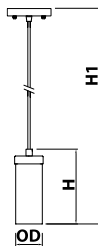

ETL/cETL Listed, Energy Star

CFL Type

Model	Input Voltage	Finish	Shade	Dimension (OD x H x H1)	Lamp	Energy Star
P058-1-62	120V	Satin Nickel	Opal Glass	3.5" x 8.5" x 6.0'	1x20W GU24 CFL	

Note: H1- Hanging Cable Length