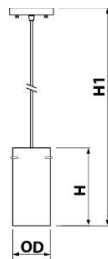

Certification

UL/cUL Listed

LED Type

Model	Input Voltage	Input Wattage	Finish	Shade	Dimension (OD x H x H1)	Lamp	Energy Star
P117-A-62	120V	8W	Satin Nickel	Clear Glass	4.8" x 9.8" x 42.0"	E26 Filament Type LED Bulb, 8W, 2700K	---

Note: H1- Total Height