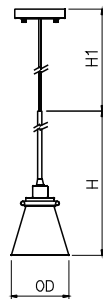

P493D

LED Pendant

Features

Housing

Die-formed Cold-rolled Steel
 Shade: Clear Glass
 Finish Option: -33 ORB/Antique Bronze, -05 Black, -30 Oil Rubbed Bronze, -62 Satin Nickel

Electrical

120V

Lamp

LED Bulb: E26, ST21, 8W, Energy Star Listed, Dimmable, Omini Direction Type

Certification

UL/cUL Listed

LED Type, Dimmable

Model	Input Voltage	LED Lamp	LED CT	Lamp Lumen (TYP)	Dimension (OD x H x H1 max)	Finish	Shade
P493D-33	120V	8W, ST21	2700K	800	6.3" x 8.3" x 6.0'	ORB / Antique Bronze	Clear Glass

Note: H1- Hanging Cable Length