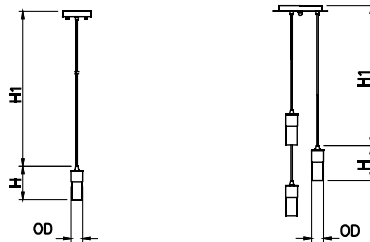

P602D

LED Pendant

Features

Housing

Die-formed Cold-rolled Steel
 Shade: Bubble Crystal Glass
 Finish Option: -05 Black, -30 Oil Rubbed Bronze, -62 Satin Nickel

Electrical

120V, 10W LED Module, Dimmable, DOB (Driver on Board)
 Color Temperature Option: 3000K, 4000K

Certification

ETL/cETL Listed, Energy Star Listed

LED Type, Dimmable

Model	Input Voltage	Input Wattage	LED CT / CRI	Lumen (TYP)	Finish	Shade	Dimension (OD x H x H1 max)	Energy Star
P602D-62-xxxxK	120V	10W	3000K / >80	570	Satin Nickel	Bubble Crystal Glass	2.3" x 6.3" x 6.0'	Yes
P602D-3-62-xxxxK	120V	3 x 10W	3000K / >80	1770	Satin Nickel	Bubble Crystal Glass	2.3" x 6.3" x 6.0'	Yes

Note: • H1- Hanging Cable Length, Adjustable

• Canopy Size P602D: 4.8" (OD) x 1.0" (H)

P602D-3: 9.8" (OD) x 1.0" (H)