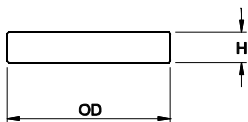

J-Box Mounting