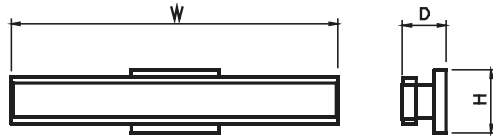

### LED Type

Model	Input Voltage	Input Wattage	LED CT	CRI	Lumen (TYP)	Finish	Dimension (L X H X E)	Energy Star
V6822D-MCT-60	120V – 277V	23W	3000K, 3500K, 4000K	>80	2050	Brushed Aluminum	22.0" x 4.3" x 2.9"	Yes
V6834D-MCT-60	120V – 277V	35W	3000K, 3500K, 4000K	>80	3200	Brushed Aluminum	34.0" x 4.3" x 2.9"	---
V6846D-MCT-60	120V – 277V	50W	3000K, 3500K, 4000K	>80	3720	Brushed Aluminum	46.0" x 4.3" x 2.9"	---