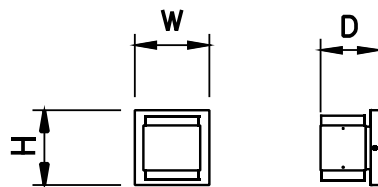

Warranty

5 Years Warranty on Driver and LED Module

LED Type

Model	Input Voltage	Input Wattage	LED CT	CRI	Lumen (TYP)	Finish	Shade	Dimension (W X H X D)	Barille (Option)
W900D-RN-AC	120V – 277V	10W	3000K or 4000K	>80	650	Black	Crystal Glass	5.0" x 10.0" x 3.9"	Yes