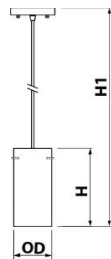

Certification

UL/cUL Listed

LED & CFL Type

Model	Input Voltage	Finish	Shade	Dimension (OD x H x H1)	Lamp	Energy Star
P117-1-62	120V	Satin Nickel	Opal Glass	4.8" x 9.8" x 42.0"	9W LED Bulb, E26	---

Note: H1- Total Height