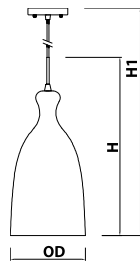

Certification

ETL/cETL Listed

LED Type, Dimmable

Model	Input Voltage	Lamp	LED CT / CRI	Lumen (TYP)	Dimension (OD x H xH1 max)	Finish
P205D-05-3000K	120V	13W CFL or 9W GU24 LED Bulb	3000K / >80	820	10.5" x 20.0" x 6.0'	Black

Note: H1- Hanging Cable Length