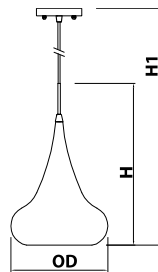

P207D

LED Mini Pendant

Features

Housing

Aluminum with Brush Finish

Optical

Electrical

120V

Lamp

GU24 LED Bulb: 9W, Energy Star Listed, Dimmable, Omini Direction Type, Color Temperature Option – 3000K, 4000K
 GU24 CFL Bulb: 13W, 2700K or 4000K

Certification

ETL/cETL Listed

LED Type, Dimmable

Model	Input Voltage	Lamp	LED CT / CRI	Lumen (TYP)	Dimension (OD x H xH1 max)	Finish
P207D-60-3000K	120V	13W CFL or 9W GU24 LED Bulb	3000K / >80	820	11.8" x 15.0" x 6.0'	Brush Aluminum

Note: H1- Hanging Cable Length