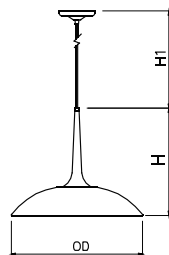

Certification

UL/cUL Listed

LED Type, Dimmable

Model	Input Voltage	LED Lamp	LED CT / CRI	Lamp Lumen (TYP)	Finish	Shade	Dimension (OD x H x H1 max)
P208D-05-E26	120V	9W, A19	2700K / >80	800	Black	Metal	18.9" x 15.4" x 6.0'

Note: H1- Hanging Cable Length, Adjustable