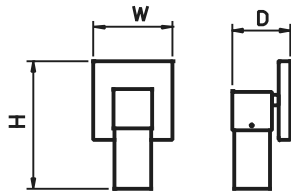

Warranty

5 Years Warranty on Driver and LED Module

LED Type

Model	Input Voltage	Input Wattage	LED CT	CRI	Lumen (TYP)	Finish	Shade	Dimension (W X H X D)	Barille (Option)
W781D-RN-AC	120V	10W	3000K or 4000K	>80	630	Oil Rubbed Bronze	Crystal Glass	4.3" x 9.8" x 3.3"	Yes